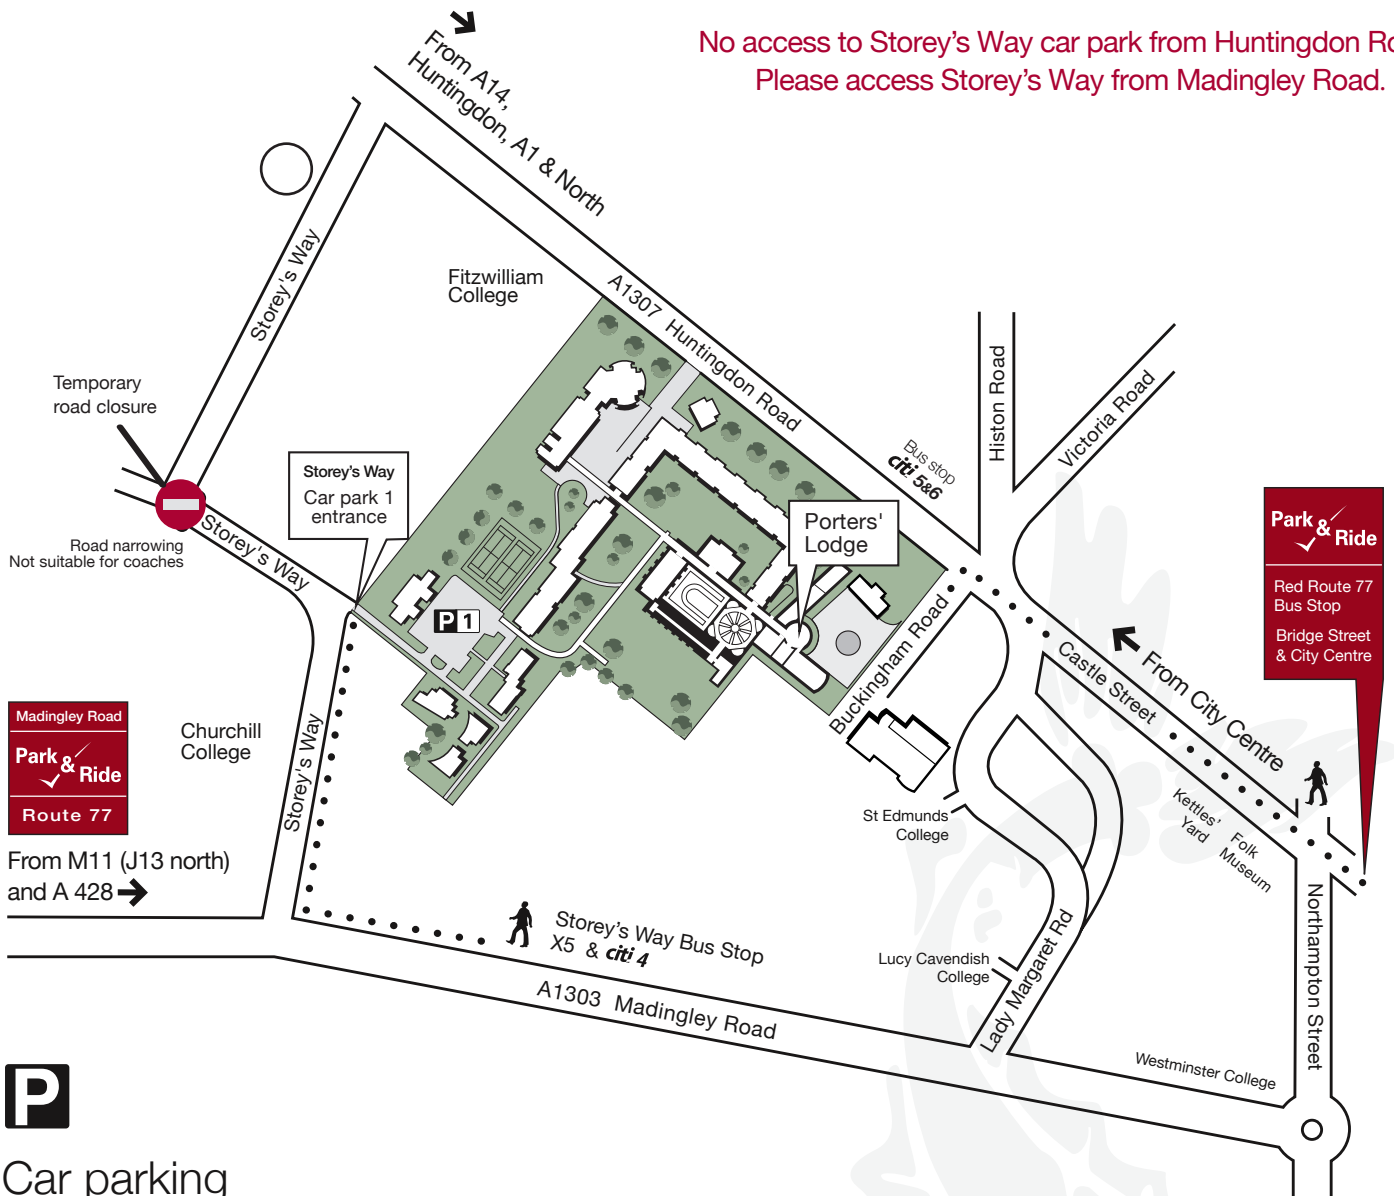

P1 Main car park, via Storey's Way

No access to Storey's Way car park from Huntingdon Road.
Please access Storey's Way from Madingley Road.

Car parking

To reach Storey's Way car park using sat-nav, enter the postcode **CB3 0DR/number 61**.

The main car park **P1** is accessed via Storey's Way as shown.

To exit Storey's Way car park if the gates are closed, please draw your car level with the last post on the left to activate the automatic sensor that opens the gate.

If you experience difficulties, please contact the Duty Porter by pressing the buzzer on the right of the gate or call 01223 762100.

Murray Edwards College benefits from excellent road access however, at peak times, Cambridge roads do become busy. If you are coming as part of a group, we would advise you to car share or use the park and ride where possible. Madingley Road Park and Ride stops at the bottom of Castle Hill near the Folk Museum and from there it is a 5-10 minute walk up Castle Hill to the College.