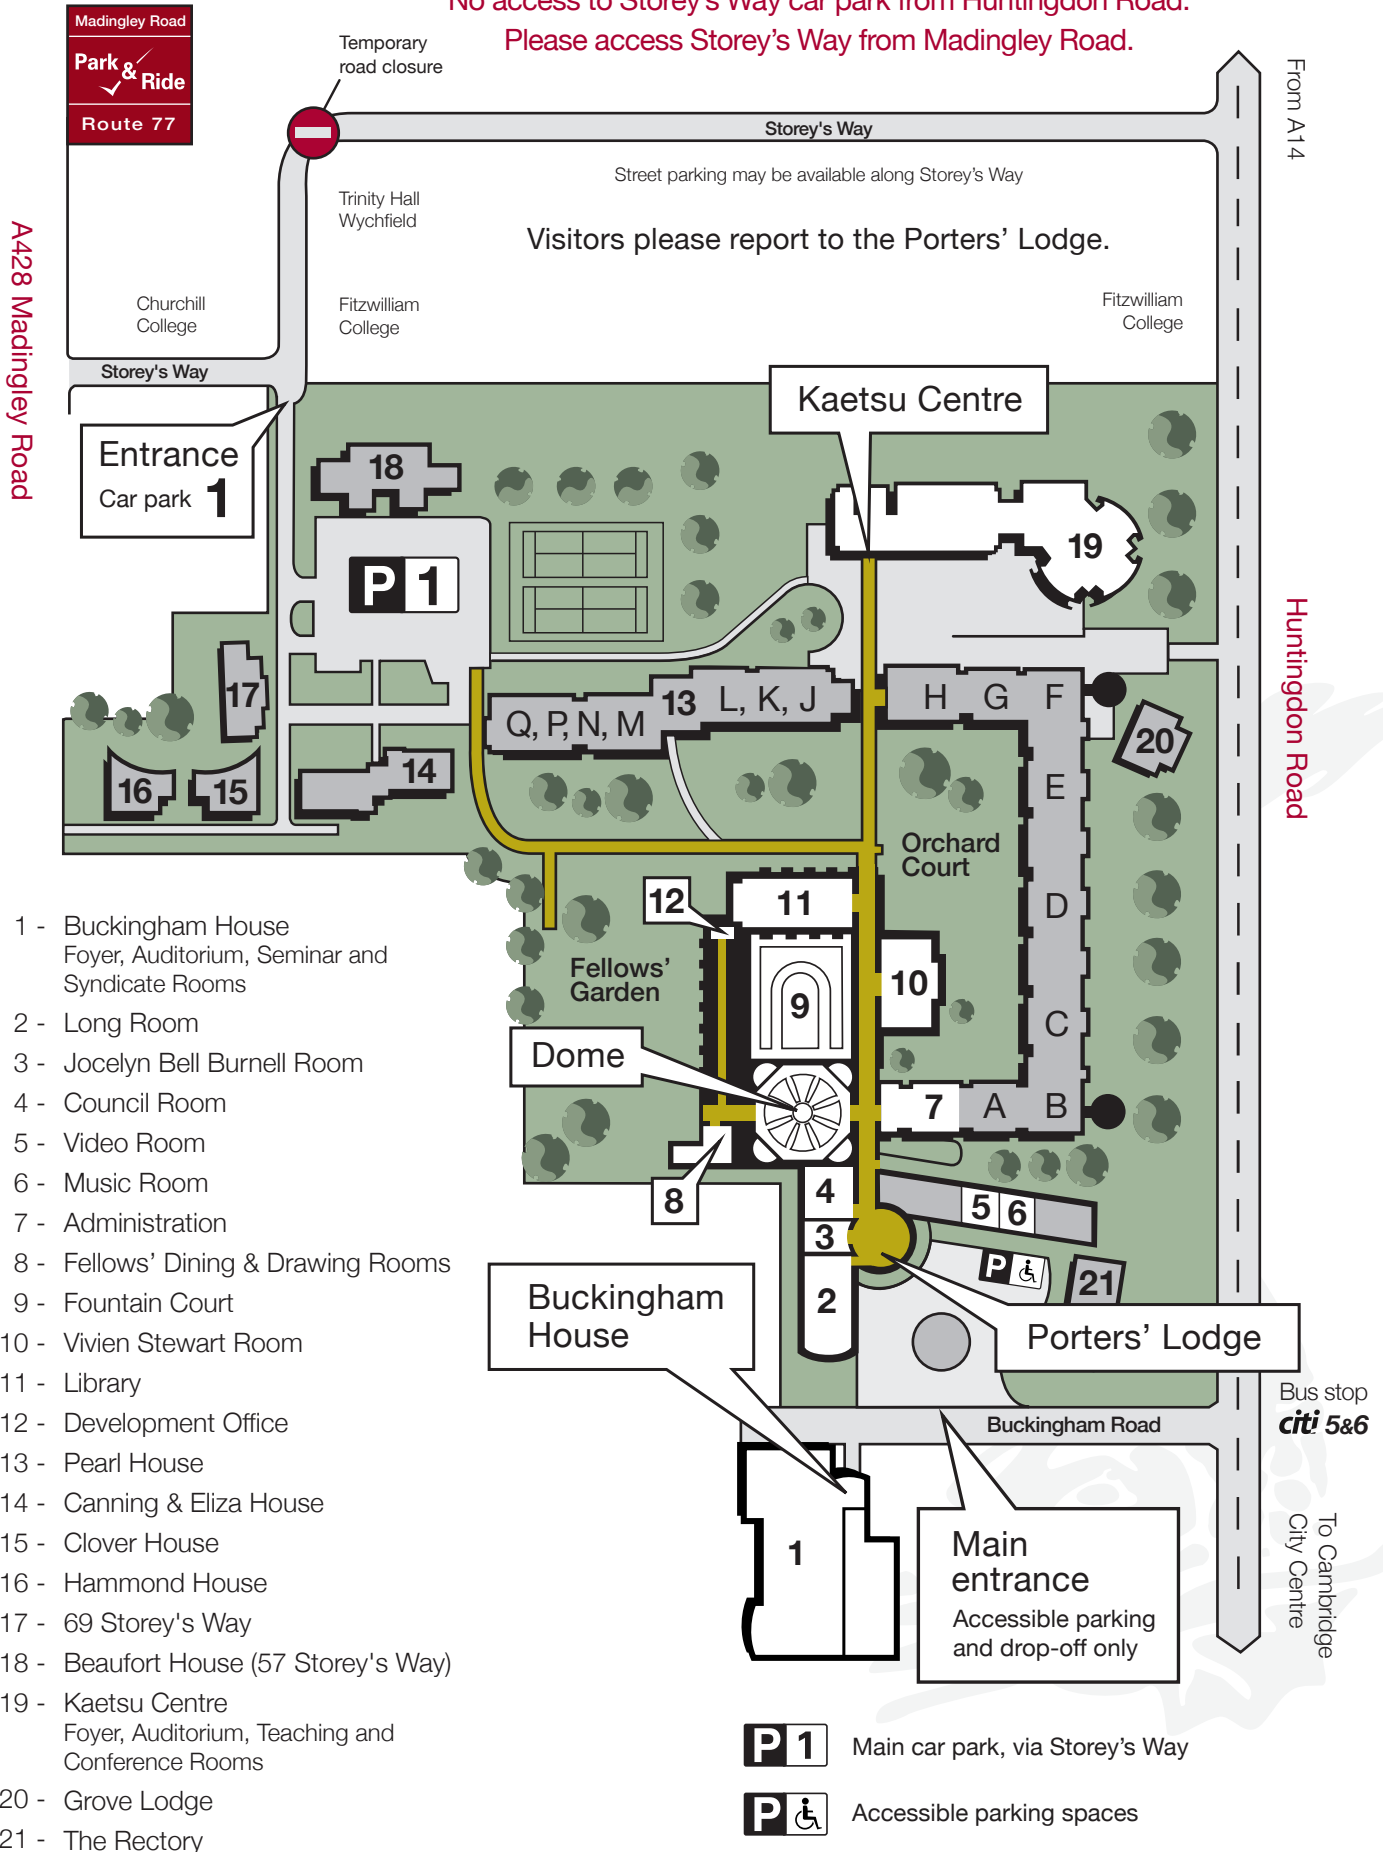

No access to Storey's Way car park from Huntingdon Road.  
Please access Storey's Way from Madingley Road.

- 1 - Buckingham House  
Foyer, Auditorium, Seminar and  
Syndicate Rooms
- 2 - Long Room
- 3 - Jocelyn Bell Burnell Room
- 4 - Council Room
- 5 - Video Room
- 6 - Music Room
- 7 - Administration
- 8 - Fellows' Dining & Drawing Rooms
- 9 - Fountain Court
- 10 - Vivien Stewart Room
- 11 - Library
- 12 - Development Office
- 13 - Pearl House
- 14 - Canning & Eliza House
- 15 - Clover House
- 16 - Hammond House
- 17 - 69 Storey's Way
- 18 - Beaufort House (57 Storey's Way)
- 19 - Kaetsu Centre  
Foyer, Auditorium, Teaching and  
Conference Rooms
- 20 - Grove Lodge
- 21 - The Rectory

**P1** Main car park, via Storey's Way  
**P** Accessible parking spaces