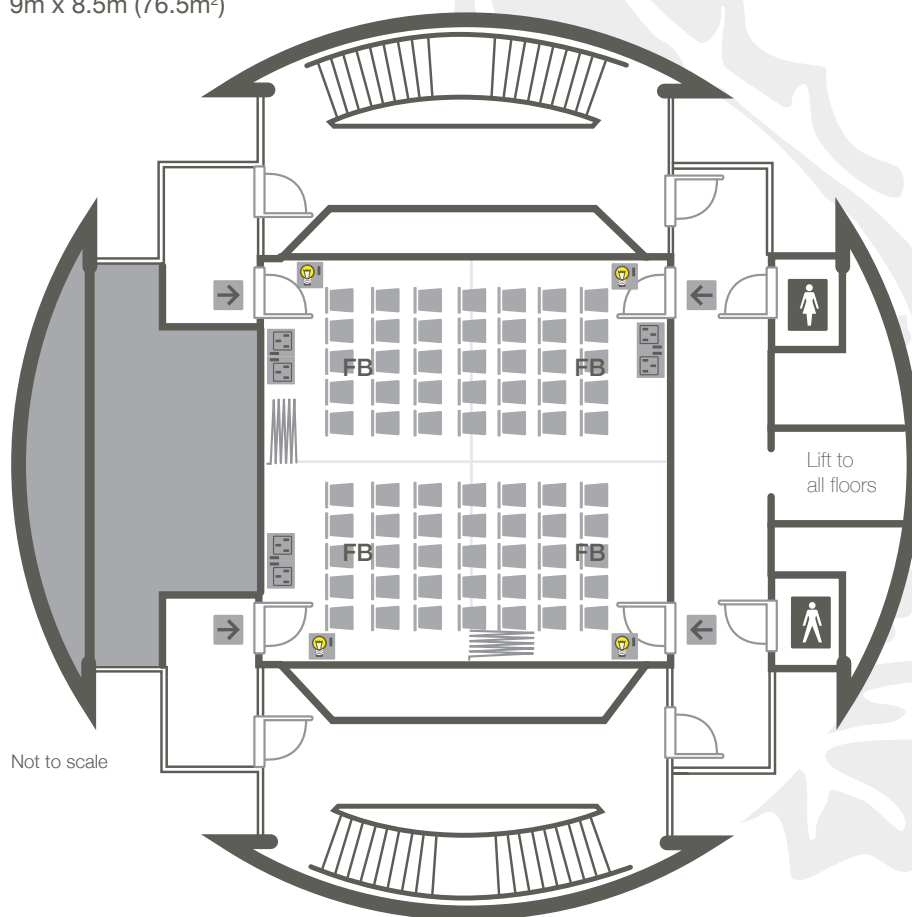

Theatre style **146**

Room dimensions
9m x 9m (81m²)

A.V. equipment
 Projector
 Screen
 Audio surround sound
 Microphones
 Wi-Fi Internet access
 Lectern
 Video and sound recording can be hired
 Induction loop

Other information

This room is fully accessible.

 Murray Edwards College
University of Cambridge

Teaching Room

As one room, the Teaching Room can seat up to 70 delegates theatre style. It also splits into separate spaces providing a truly flexible break out space for your meeting or conference.

Theatre style **70**

28 each if room is split in half

Room dimensions

9m x 8.5m (76.5m²)

A.V. equipment
Screen
Portable PA system can be hired
Wi-Fi Internet access
Video and sound recording can be hired
Induction loop

-  Light switches
-  A.V. point
-  Double plug socket
-  Single plug socket
-  Telephone
-  Entrance door

FB A.V. and double plug floor box

see reverse for additional layout options

Alternative room layouts