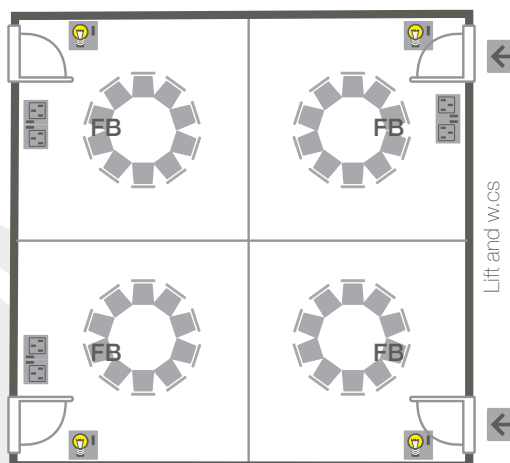

-  Light switches
-  A.V. point
-  Double plug socket
-  Single plug socket
-  Telephone
-  Entrance door

FB A.V. and double plug floor box

see reverse for additional layout options

Alternative room layouts

Cabaret style 40

10 each if room is split in half

Classroom style 40

20 each if room is split in half

Boardroom style 34

28 each if room is split in half

Split in quarters 10

No tables

Please contact us for more information on booking these rooms

events@murrayedwards.cam.ac.uk
www.murrayedwardsevents.com

Parking

70 parking spaces are available at our car park accessed via Storey's Way. Spaces are on a first-come, first-served basis.

Location

The Teaching Room is located on the second floor of the Paula Browne House Conference Centre.

A detailed College map is available on our website, or from the Porters' Lodge

Fire Assembly Point

In the unlikely event of a fire, please note the Fire Assembly Point is the gate near the Paula Browne House car park on Huntingdon Road.