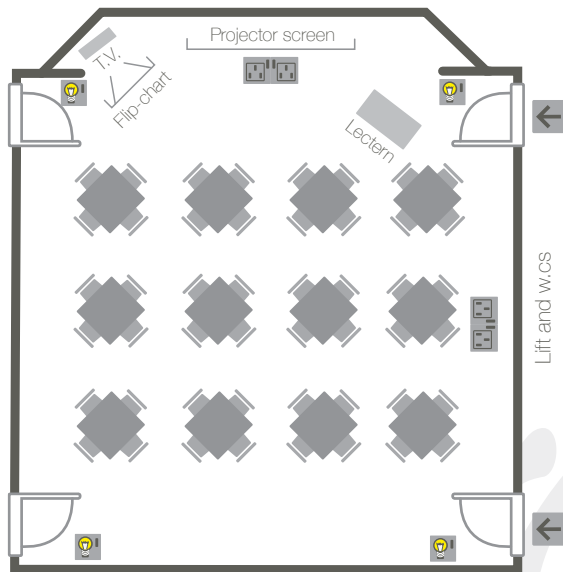

Other information

This room is fully accessible.

 Murray Edwards College
University of Cambridge

Conference Room

Daylight floods this top floor conference room, which seats up to 48 people cabaret style. Perfect for project and group work, this room also includes electronic blinds for presentations using the projector.

Theatre style **70**

Room dimensions
9m x 8.5m (76.5m²)

A.V. equipment
 Portable projector
 Fixed screen
 Portable PA system can be hired
 Wi-Fi Internet access
 Lectern
 Video and sound recording can be hired
 TV

-  Light switches
-  A.V. point
-  Double plug socket
-  Single plug socket
-  Telephone
-  Entrance door

see reverse for additional layout options

Alternative room layouts

Cabaret style 48

Classroom style 40

→ Location

The Lecture Theatre is located on the third floor of the Paula Browne House Conference Centre.

A detailed College map is available on our website, or from the Porters' Lodge

✓ Fire Assembly Point