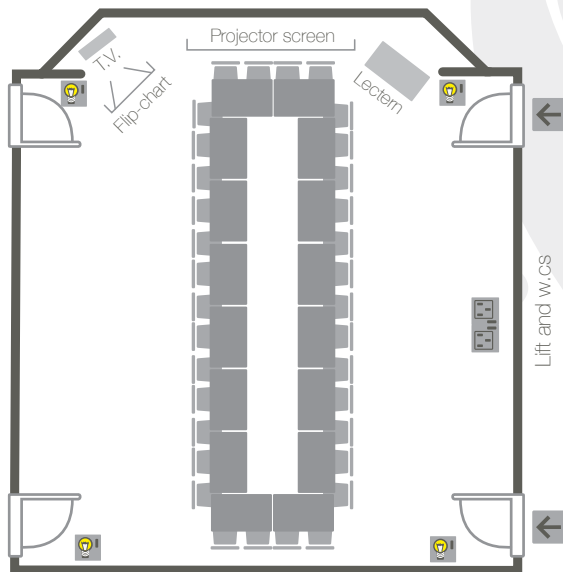

Theatre style **70**

Room dimensions
9m x 8.5m (76.5m²)

A.V. equipment
 Portable projector
 Fixed screen
 Portable PA system can be hired
 Wi-Fi Internet access
 Lectern
 Video and sound recording can be hired
 TV

-  Light switches
-  A.V. point
-  Double plug socket
-  Single plug socket
-  Telephone
-  Entrance door

see reverse for additional layout options

Alternative room layouts

Cabaret style 48

Classroom style 40

Boardroom style 34

Please contact us for more information on booking these rooms

events@murrayedwards.cam.ac.uk

www.murrayedwardsevents.com

P Parking

70 parking spaces are available at our car park accessed via Storey's Way. Spaces are on a first-come, first-served basis.

→ Location

The Lecture Theatre is located on the third floor of the Paula Browne House Conference Centre.

A detailed College map is available on our website, or from the Porters' Lodge

✓ Fire Assembly Point