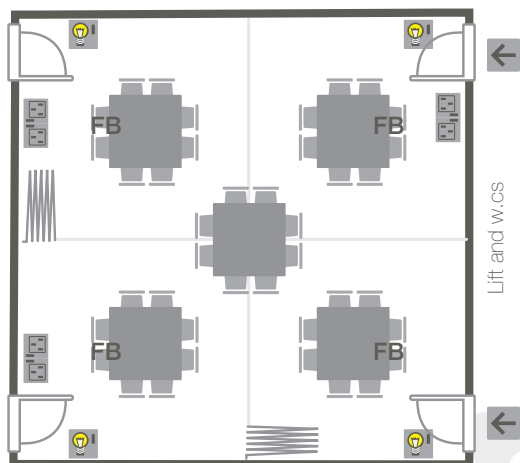

Theatre style **70**

28 each if room is split in half

Room dimensions

9m x 8.5m (76.5m²)

A.V. equipment
Screen
Portable PA system can be hired
Wi-Fi Internet access
Video and sound recording can be hired
Induction loop

-  Light switches
-  A.V. point
-  Double plug socket
-  Single plug socket
-  Telephone
-  Entrance door

FB A.V. and double plug floor box

see reverse for additional layout options

Alternative room layouts

Cabaret style 40

10 each if room is split in half

Classroom style 40

20 each if room is split in half

Boardroom style 34

28 each if room is split in half

Split in quarters 10

No tables

Location

The Teaching Room is located on the second floor of the Paula Browne House Conference Centre.

A detailed College map is available on our website, or from the Porters' Lodge

Fire Assembly Point

In the unlikely event of a fire, please note the Fire Assembly Point is the gate near the Paula Browne House car park on Huntingdon Road.