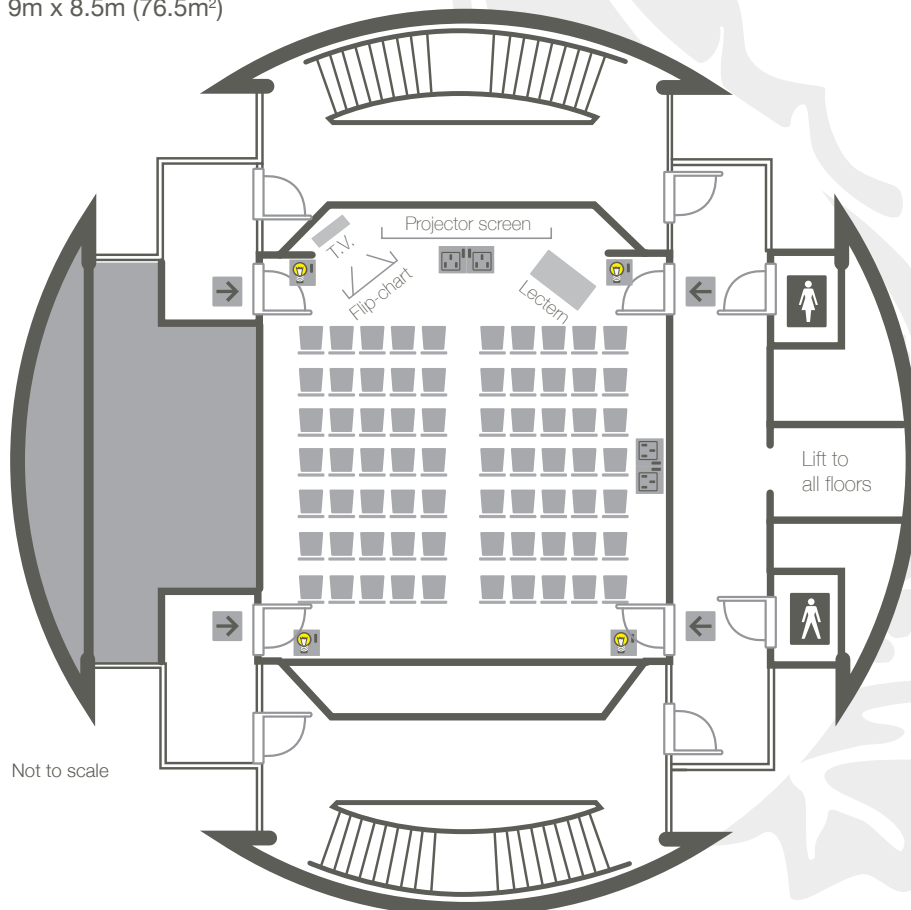

see reverse for additional layout options