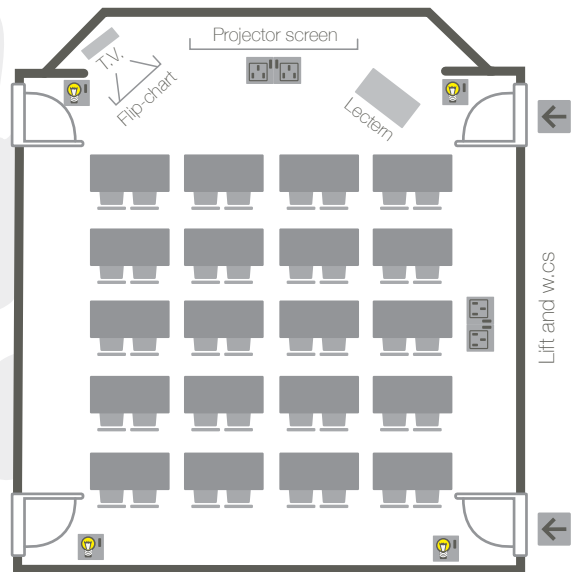

Theatre style **70**

Room dimensions
9m x 8.5m (76.5m²)

A.V. equipment
 Portable projector
 Fixed screen
 Portable PA system can be hired
 Wi-Fi Internet access
 Lectern
 Video and sound recording can be hired
 TV

-  Light switches
-  A.V. point
-  Double plug socket
-  Single plug socket
-  Telephone
-  Entrance door

see reverse for additional layout options

Alternative room layouts

Cabaret style 48

Classroom style 40

Boardroom style 34

Please contact us for more information on booking these rooms

events@murrayedwards.cam.ac.uk

www.murrayedwardsevents.com

P Parking

70 parking spaces are available at our car park accessed via Storey's Way. Spaces are on a first-come, first-served basis.

→ Location

The Lecture Theatre is located on the third floor of the Paula Browne House Conference Centre.

A detailed College map is available on our website, or from the Porters' Lodge

✓ Fire Assembly Point