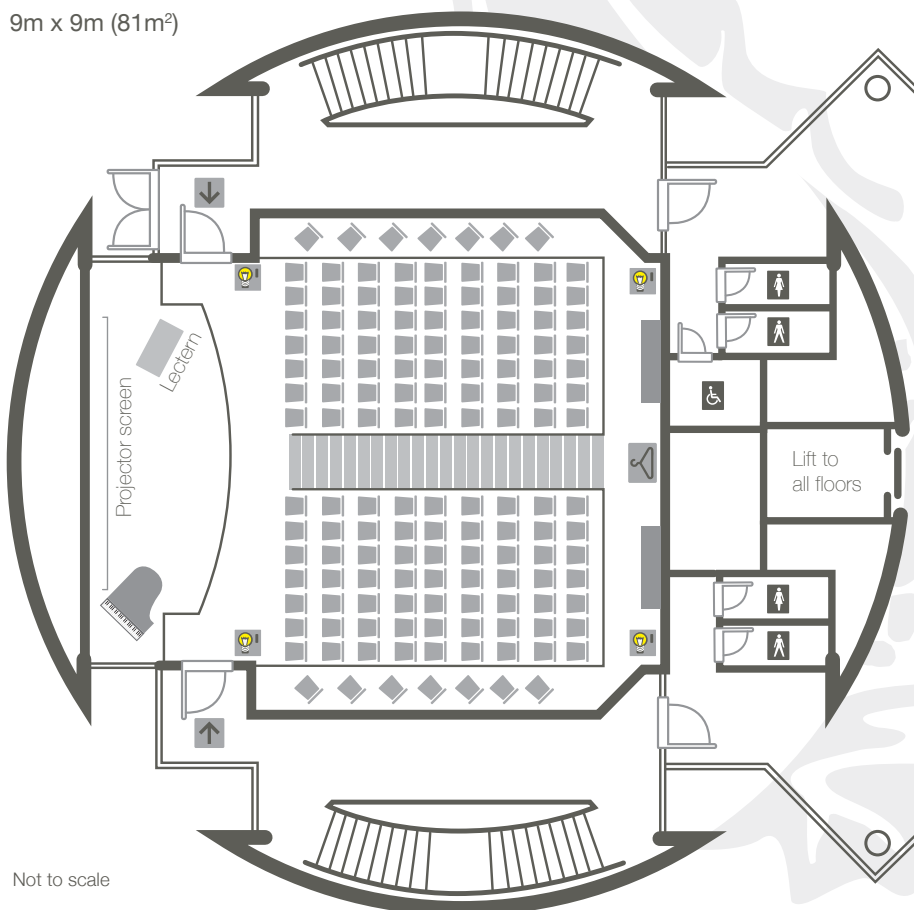

Foyer

The white walls and floor of the Paula Browne House Conference Centre Foyer creates a stylish space to welcome and provide refreshment for your delegates.

Clear layout **150**

Foyer dimensions (approximately)
16m x 7m (56m²)
2

Other information

This room is fully accessible.

 Murray Edwards College
University of Cambridge

Lecture Theatre

This theatre seats up to 146 delegates in raked fixed seating. An A.V. booth is located at the rear of the auditorium and theatre style lighting is available to illuminate your speakers.

Theatre style **146**

Room dimensions
9m x 9m (81m²)

A.V. equipment
 Projector
 Screen
 Audio surround sound
 Microphones
 Wi-Fi Internet access
 Lectern
 Video and sound recording can be hired
 Induction loop

-  Light switches
-  A.V. point
-  Double plug socket
-  Single plug socket
-  Cloakroom
-  Pillars
-  Entrance door

Rooms also available

Teaching Room

As one room, the Teaching Room can seat up to 70 delegates theatre style. It also splits into separate spaces providing a truly flexible break out space for your meeting or conference.