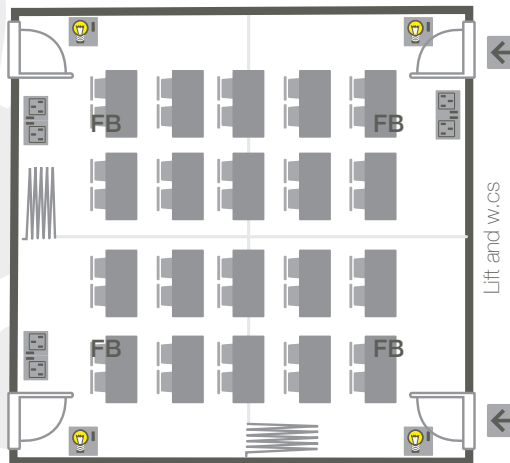

-  Light switches
-  A.V. point
-  Double plug socket
-  Single plug socket
-  Telephone
-  Entrance door

FB A.V. and double plug floor box

see reverse for additional layout options

Alternative room layouts

Cabaret style 40

10 each if room is split in half

Classroom style 40

20 each if room is split in half

Boardroom style 34

28 each if room is split in half

Split in quarters 10

No tables

Please contact us for more information on booking these rooms

events@murrayedwards.cam.ac.uk
www.murrayedwardsevents.com

Parking

70 parking spaces are available at our car park accessed via Storey's Way. Spaces are on a first-come, first-served basis.

Location

The Teaching Room is located on the second floor of the Paula Browne House Conference Centre.

A detailed College map is available on our website, or from the Porters' Lodge

Fire Assembly Point

In the unlikely event of a fire, please note the Fire Assembly Point is the gate near the Paula Browne House car park on Huntingdon Road.