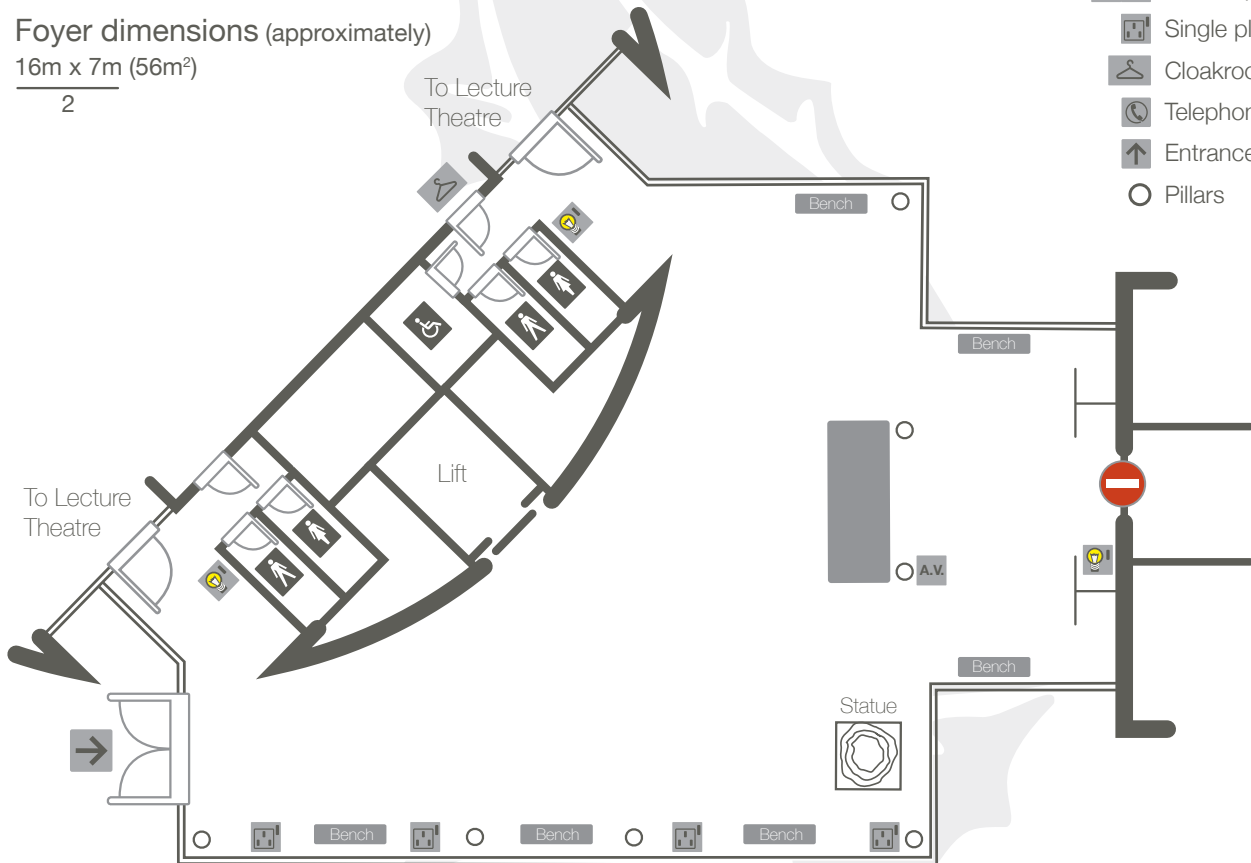

Not to scale

Foyer

The white walls and floor of the Paula Browne House Conference Centre Foyer creates a stylish space to welcome and provide refreshment for your delegates.

Clear layout **150**

Foyer dimensions (approximately)
16m x 7m (56m²)
2

A.V. equipment
Portable A.V. equipment is available if required