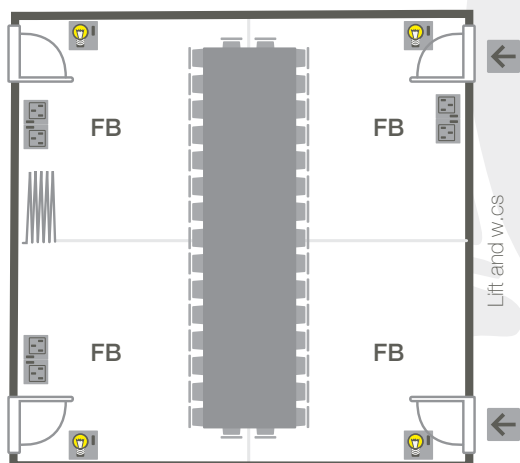

-  Light switches
-  A.V. point
-  Double plug socket
-  Single plug socket
-  Telephone
-  Entrance door

FB A.V. and double plug floor box

see reverse for additional layout options

Alternative room layouts

Cabaret style 40

10 each if room is split in half

Classroom style 40

20 each if room is split in half

Boardroom style 34

28 each if room is split in half

Split in quarters 10

No tables

Please contact us for more information on booking these rooms

events@murrayedwards.cam.ac.uk
www.murrayedwardsevents.com

Parking

70 parking spaces are available at our car park accessed via Storey's Way. Spaces are on a first-come, first-served basis.

Location

The Teaching Room is located on the second floor of the Paula Browne House Conference Centre.

A detailed College map is available on our website, or from the Porters' Lodge

Fire Assembly Point

In the unlikely event of a fire, please note the Fire Assembly Point is the gate near the Paula Browne House car park on Huntingdon Road.