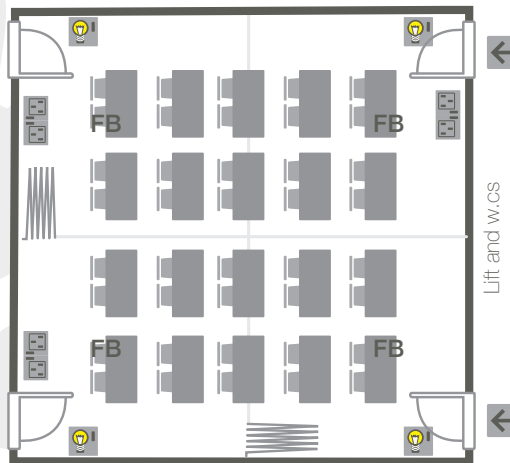

Theatre style **70**

28 each if room is split in half

Room dimensions

9m x 8.5m (76.5m²)

A.V. equipment

- Screen
- Portable PA system can be hired
- Wi-Fi Internet access
- Video and sound recording can be hired
- Induction loop

-  Light switches
-  A.V. point
-  Double plug socket
-  Single plug socket
-  Telephone
-  Entrance door

FB A.V. and double plug floor box

see reverse for additional layout options

Alternative room layouts

Cabaret style 40

10 each if room is split in half

Classroom style 40

20 each if room is split in half

Boardroom style 34

28 each if room is split in half

Split in quarters 10

No tables

Please contact us for more information on booking these rooms

events@murrayedwards.cam.ac.uk
www.murrayedwardsevents.com

Parking

70 parking spaces are available at our car park accessed via Storey's Way. Spaces are on a first-come, first-served basis.