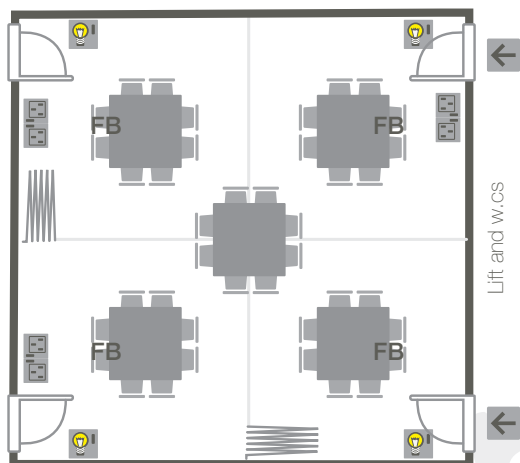

Theatre style **146**

Room dimensions
9m x 9m (81m²)

A.V. equipment
 Projector
 Screen
 Audio surround sound
 Microphones
 Wi-Fi Internet access
 Lectern
 Video and sound recording can be hired
 Induction loop

Theatre style **70**

28 each if room is split in half

Room dimensions

9m x 8.5m (76.5m²)

A.V. equipment

- Screen
- Portable PA system can be hired
- Wi-Fi Internet access
- Video and sound recording can be hired
- Induction loop

-  Light switches
-  A.V. point
-  Double plug socket
-  Single plug socket
-  Telephone
-  Entrance door

FB A.V. and double plug floor box

see reverse for additional layout options

Alternative room layouts

Cabaret style 40

10 each if room is split in half

Classroom style 40

20 each if room is split in half

Boardroom style 34

28 each if room is split in half

Split in quarters 10

No tables