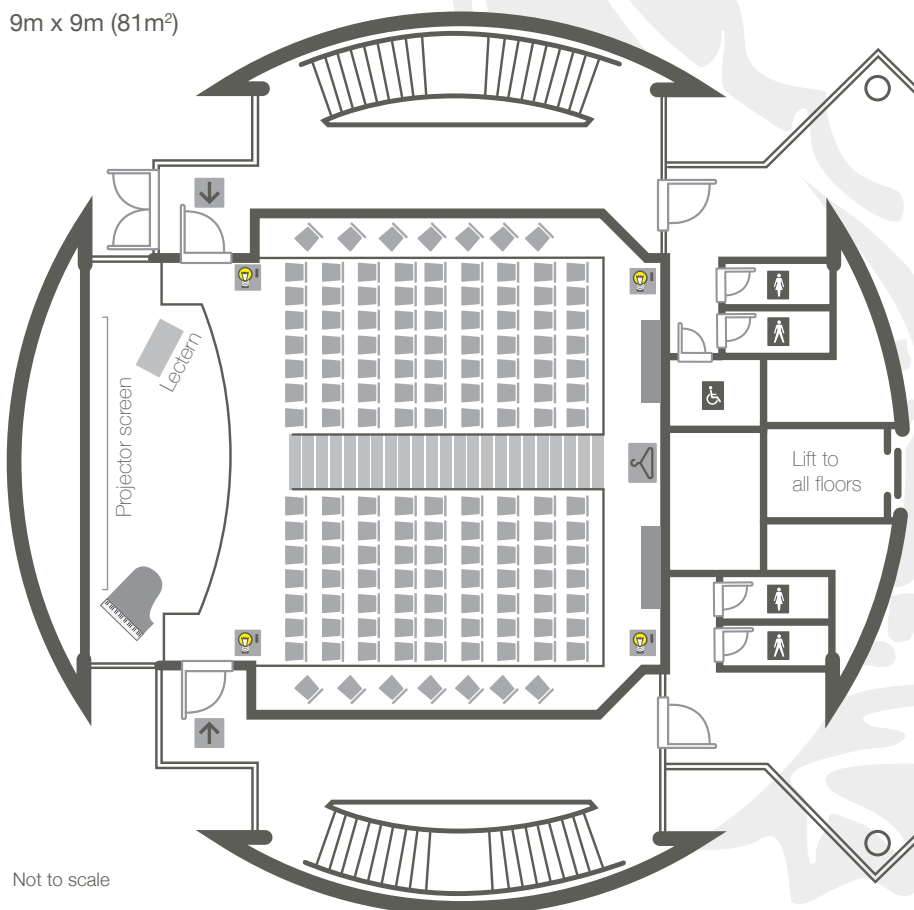

Foyer

The white walls and floor of the Paula Browne House Conference Centre Foyer creates a stylish space to welcome and provide refreshment for your delegates.

Clear layout **150**

Foyer dimensions (approximately)
 $\frac{16m \times 7m (56m^2)}{2}$

Other information

This room is fully accessible.

Murray Edwards
College
University of Cambridge

Lecture Theatre

This theatre seats up to 146 delegates in raked fixed seating. An A.V. booth is located at the rear of the auditorium and theatre style lighting is available to illuminate your speakers.

Theatre style **146**

Room dimensions
9m x 9m (81m²)

A.V. equipment
 Projector
 Screen
 Audio surround sound
 Microphones
 Wi-Fi Internet access
 Lectern
 Video and sound recording can be hired
 Induction loop

-  Light switches
-  A.V. point
-  Double plug socket
-  Single plug socket
-  Cloakroom
-  Pillars
-  Entrance door

Rooms also available

Teaching Room

As one room, the Teaching Room can seat up to 70 delegates theatre style. It also splits into separate spaces providing a truly flexible break out space for your meeting or conference.