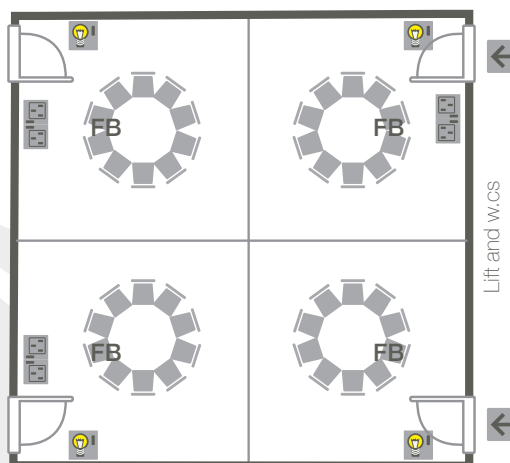

Theatre style **70**

28 each if room is split in half

Room dimensions

9m x 8.5m (76.5m²)

A.V. equipment

- Screen
- Portable PA system can be hired
- Wi-Fi Internet access
- Video and sound recording can be hired
- Induction loop

-  Light switches
-  A.V. point
-  Double plug socket
-  Single plug socket
-  Telephone
-  Entrance door

FB A.V. and double plug floor box

see reverse for additional layout options

Alternative room layouts

Cabaret style 40

10 each if room is split in half

Classroom style 40

20 each if room is split in half

Boardroom style 34

28 each if room is split in half

Split in quarters 10

No tables

Location

The Teaching Room is located on the second floor of the Paula Browne House Conference Centre.

A detailed College map is available on our website, or from the Porters' Lodge

Fire Assembly Point

In the unlikely event of a fire, please note the Fire Assembly Point is the gate near the Paula Browne House car park on Huntingdon Road.