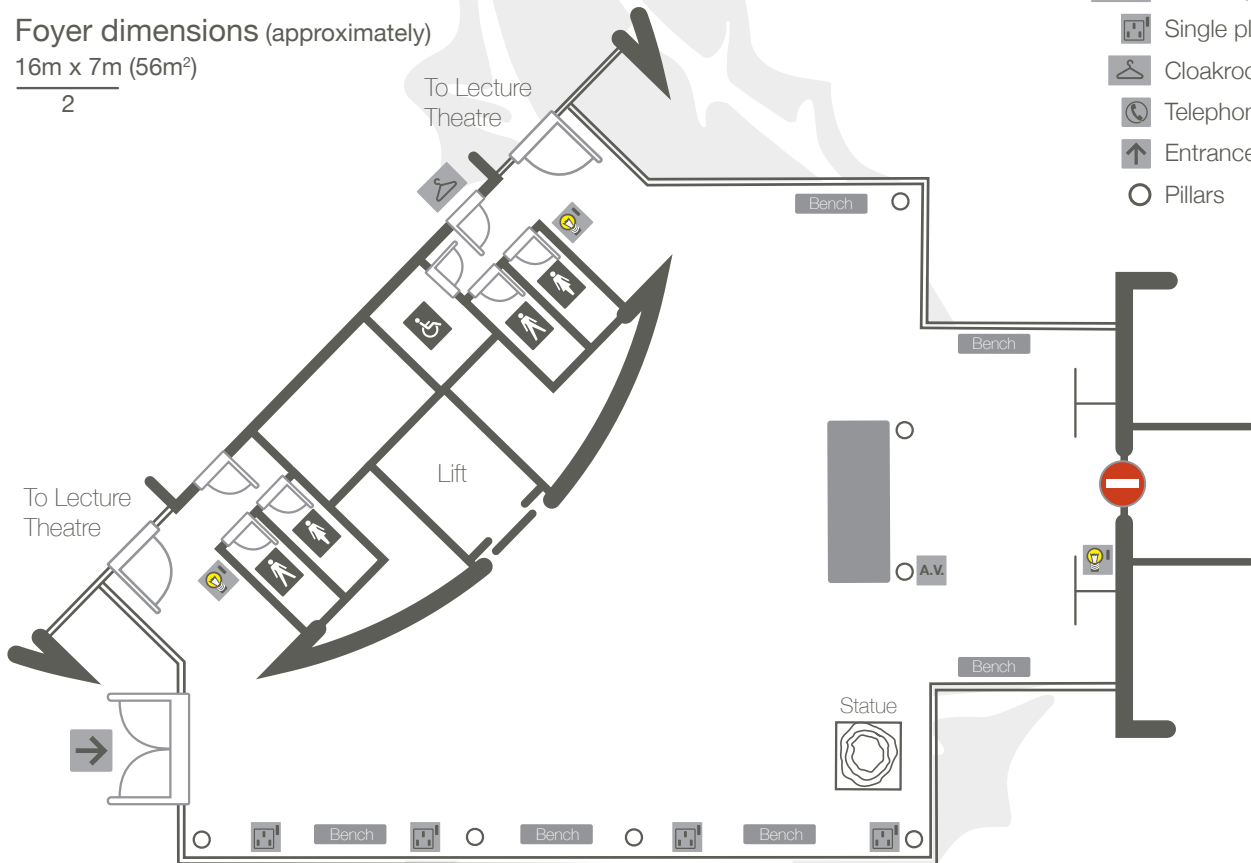

Foyer

The white walls and floor of the Paula Browne House Conference Centre Foyer creates a stylish space to welcome and provide refreshment for your delegates.

Clear layout **150**

Foyer dimensions (approximately)
 $\frac{16m \times 7m (56m^2)}{2}$

A.V. equipment
Portable A.V. equipment is available if required

Not to scale