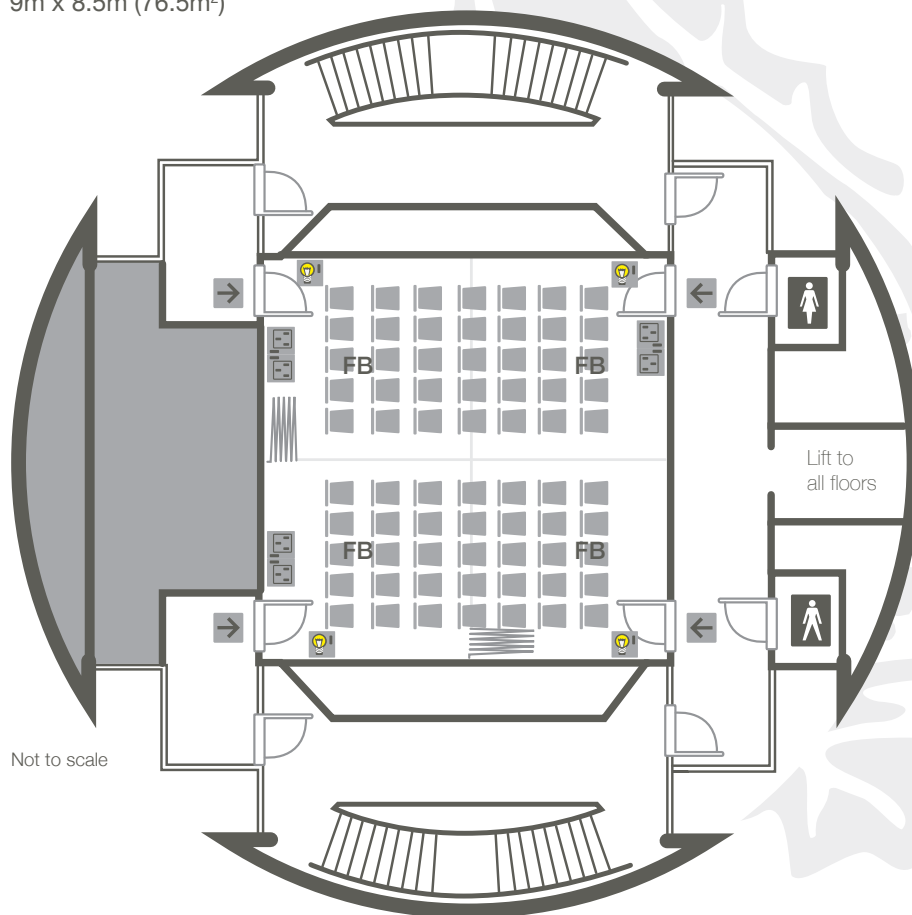

Other information

This room is fully accessible.

 Murray Edwards College
University of Cambridge

Teaching Room

As one room, the Teaching Room can seat up to 70 delegates theatre style. It also splits into separate spaces providing a truly flexible break out space for your meeting or conference.

Theatre style **70**

28 each if room is split in half

Room dimensions

9m x 8.5m (76.5m²)

A.V. equipment

- Screen
- Portable PA system can be hired
- Wi-Fi Internet access
- Video and sound recording can be hired
- Induction loop

-  Light switches
-  A.V. point
-  Double plug socket
-  Single plug socket
-  Telephone
-  Entrance door

FB A.V. and double plug floor box

see reverse for additional layout options

Alternative room layouts

Cabaret style 40

10 each if room is split in half

Classroom style 40

20 each if room is split in half

Boardroom style 34

28 each if room is split in half

Split in quarters 10

No tables