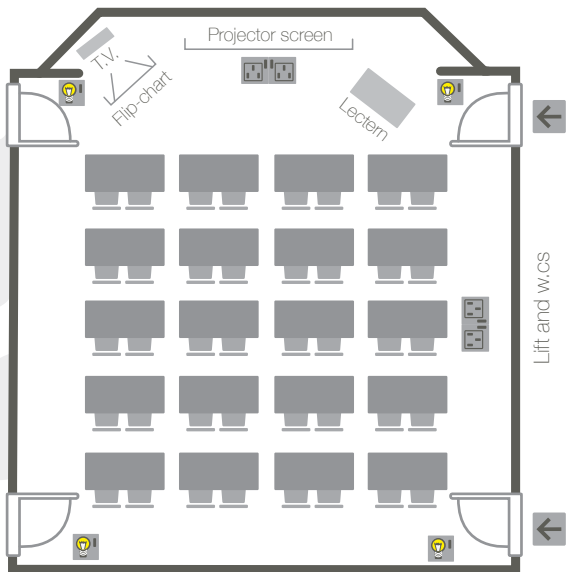

Theatre style **70**

Room dimensions
9m x 8.5m (76.5m²)

A.V. equipment
 Portable projector
 Fixed screen
 Portable PA system can be hired
 Wi-Fi Internet access
 Lectern
 Video and sound recording can be hired
 TV

-  Light switches
-  A.V. point
-  Double plug socket
-  Single plug socket
-  Telephone
-  Entrance door

see reverse for additional layout options

Alternative room layouts

Cabaret style 48

Classroom style 40

Boardroom style 34

Please contact us for more information on booking these rooms

events@murrayedwards.cam.ac.uk

www.murrayedwardsevents.com

P Parking

70 parking spaces are available at our car park accessed via Storey's Way. Spaces are on a first-come, first-served basis.

→ Location

The Lecture Theatre is located on the third floor of the Paula Browne House Conference Centre.

A detailed College map is available on our website, or from the Porters' Lodge

✓ Fire Assembly Point